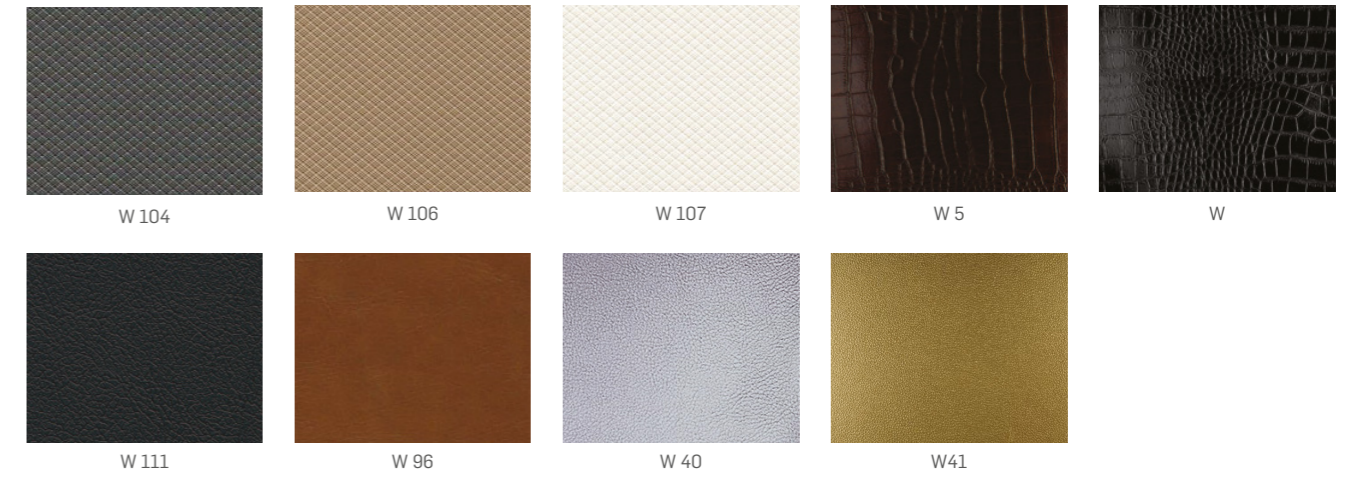

FINISHES

AYALA

2020

FABRICS

BOARDS

LACQUER HIGH GLOSS

VARNISH VISIBLE WOOD STRUCTURE

AYALA